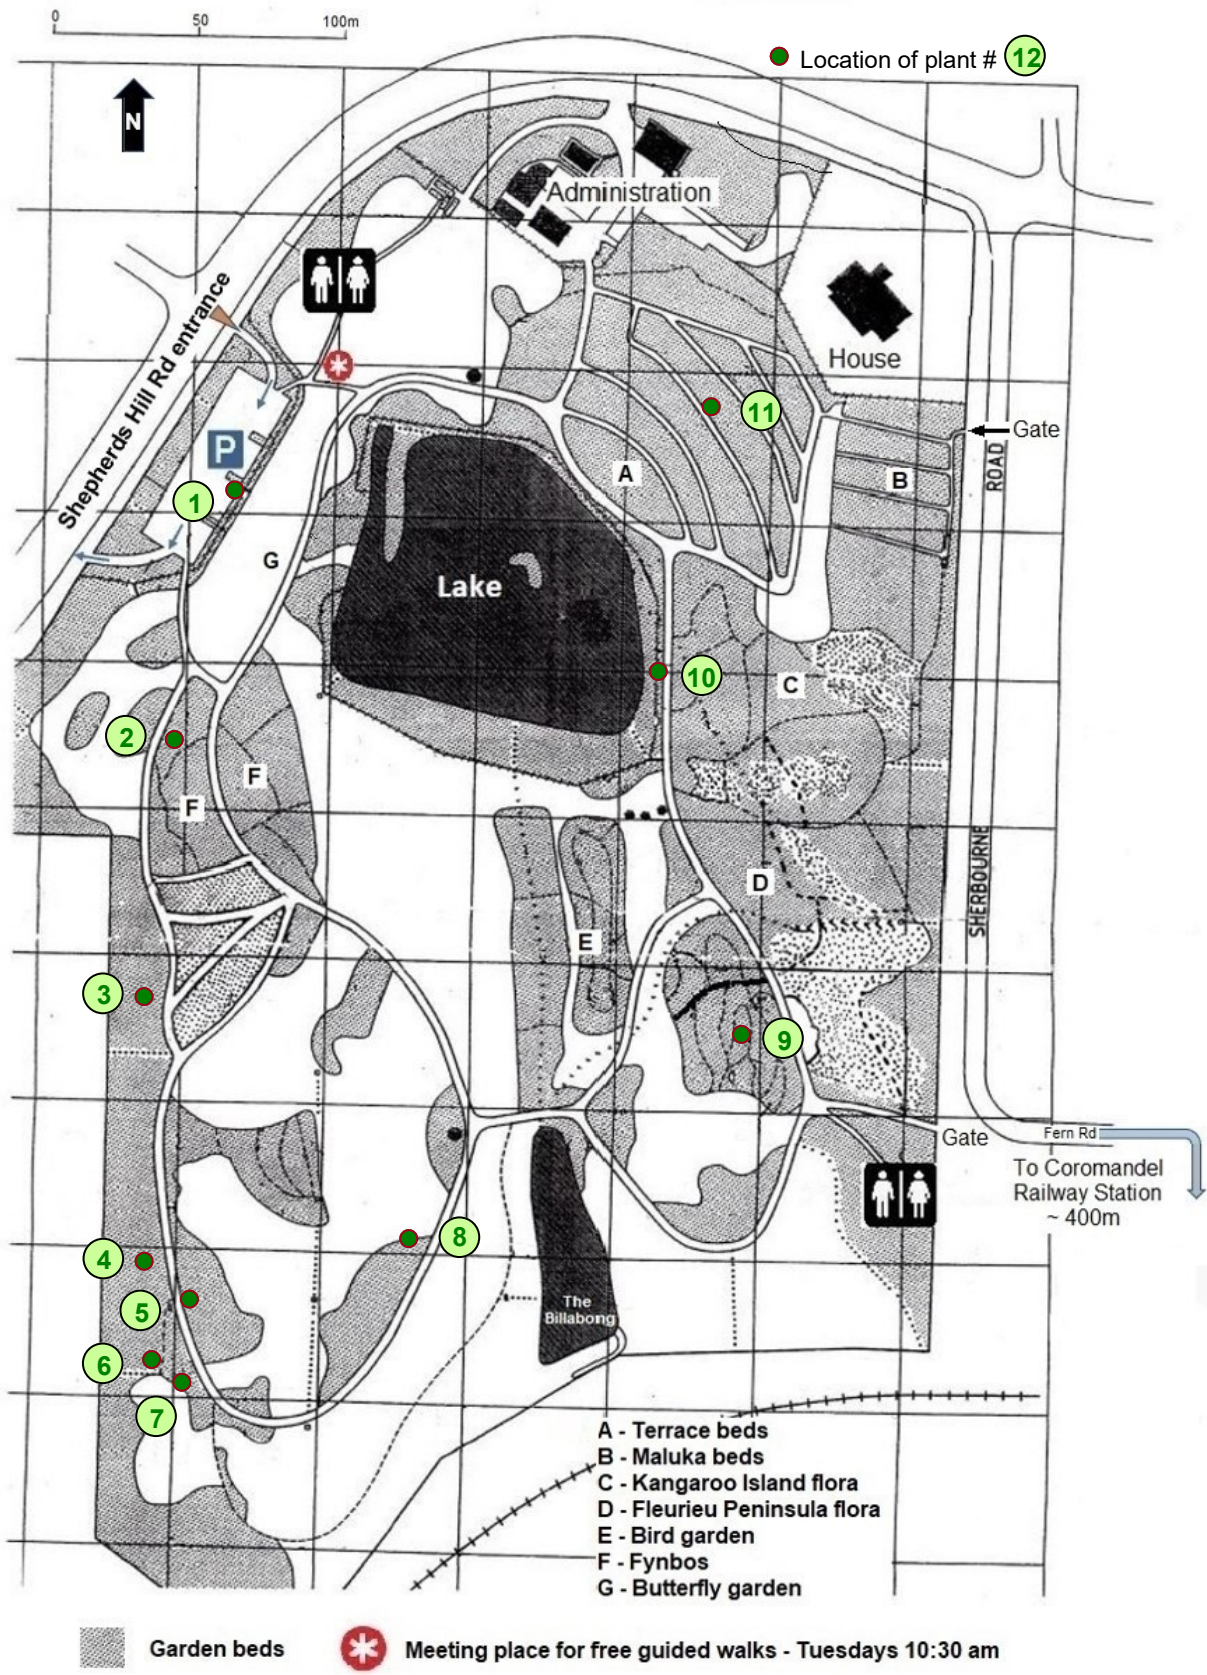

WITTUNGA BOTANIC GARDEN

This leaflet has been prepared by the Garden Guides and funded by the Friends of the Botanic Gardens of Adelaide Inc. For information about the Friends or guided walks phone 8222 9367 or visit our website www.friendsbgadelaide.com.